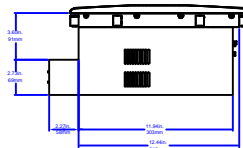

PS10

PS10 Front View

PS10 Back View

PS10-2 Left Side View

PS10 Mounting

PS10 Port Identification

PS10-3/4 Left Side View

PS10-5/6 Top View

PS10-2 with COV-2000-A

PS10-2 with COV-3000-A

PS10-2 with COV-X000-A and FLP-2000-A

PS10-5/6 Back View

PS10-2 with FLP-2000-A

PS10-3/4 with FLP-2000-A

PS10 CD ROM Drawer Extension