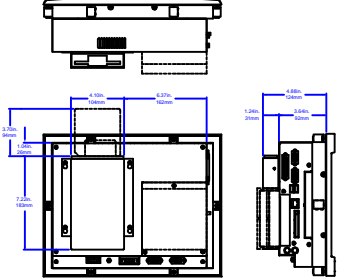

PS10

PS10 Front View

PS10 Back View

PS10-2 Left Side View

PS10 Mounting

PS10 Port Identification

PS10-3/4 Left Side View

PS10-5/6 Top View

PS10-2 with COV-2000-A

PS10-2 with COV-3000-A

PS10-2 with COV-X000-A and FLP-2000-A

PS10-5/6 Back View

PS10-2 with FLP-2000-A

PS10-3/4 with FLP-2000-A

PS10 CD ROM Drawer Extension