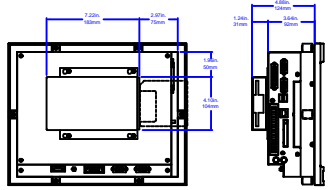

PS10

PS10 Front View

PS10 Back View

PS10-2 Left Side View

PS10 Mounting

PS10 Port Identification

PS10-3/4 Left Side View

PS10-5/6 Top View

PS10-2 with COV-2000-A

PS10-2 with COV-3000-A

PS10-2 with COV-X000-A and FLP-2000-A

PS10-5/6 Back View

PS10-2 with FLP-2000-A

PS10-3/4 with FLP-2000-A

PS10 CD ROM Drawer Extension