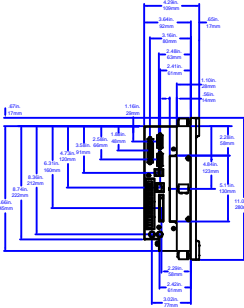

PS10

PS10 Front View

PS10 Back View

PS10-2 Left Side View

PS10 Mounting

PS10 Port Identification

PS10-3/4 Left Side View

PS10-5/6 Top View

PS10-2 with COV-2000-A

PS10-2 with COV-3000-A

PS10-2 with COV-X000-A and FLP-2000-A

PS10-5/6 Back View

PS10-2 with FLP-2000-A

PS10-3/4 with FLP-2000-A

PS10 CD ROM Drawer Extension