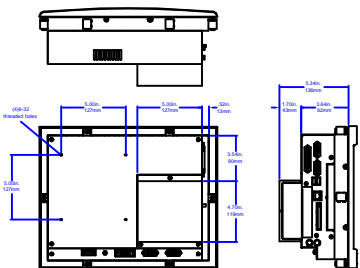

PS10

PS10 Front View

PS10 Back View

PS10-2 Left Side View

PS10 Mounting

PS10 Port Identification

PS10-3/4 Left Side View

PS10-5/6 Top View

PS10-2 with COV-2000-A

PS10-2 with COV-3000-A

PS10-2 with COV-X000-A and FLP-2000-A

PS10-5/6 Back View

PS10-2 with FLP-2000-A

PS10-3/4 with FLP-2000-A

PS10 CD ROM Drawer Extension