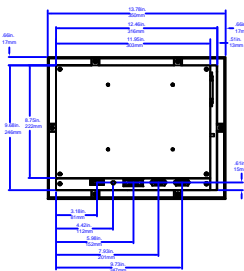

PS10

PS10 Front View

PS10 Back View

PS10-2 Left Side View

PS10 Mounting

PS10 Port Identification

PS10-3/4 Left Side View

PS10-5/6 Top View

PS10-2 with COV-2000-A

PS10-2 with COV-3000-A

PS10-2 with COV-X000-A and FLP-2000-A

PS10-5/6 Back View

PS10-2 with FLP-2000-A

PS10-3/4 with FLP-2000-A

PS10 CD ROM Drawer Extension