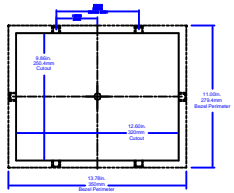

PS10

PS10 Front View

PS10 Back View

PS10-2 Left Side View

PS10 Mounting

PS10 Port Identification

PS10-3/4 Left Side View

PS10-5/6 Top View

PS10-2 with COV-2000-A

PS10-2 with COV-3000-A

PS10-2 with COV-X000-A and FLP-2000-A

PS10-5/6 Back View

PS10-2 with FLP-2000-A

PS10-3/4 with FLP-2000-A

PS10 CD ROM Drawer Extension