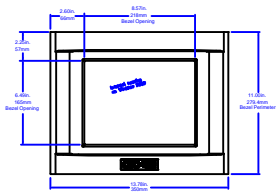

PS10

PS10 Front View

PS10 Back View

PS10-2 Left Side View

PS10 Mounting

PS10 Port Identification

PS10-3/4 Left Side View

PS10-5/6 Top View

PS10-2 with COV-2000-A

PS10-2 with COV-3000-A

PS10-2 with COV-X000-A and FLP-2000-A

PS10-5/6 Back View

PS10-2 with FLP-2000-A

PS10-3/4 with FLP-2000-A

PS10 CD ROM Drawer Extension