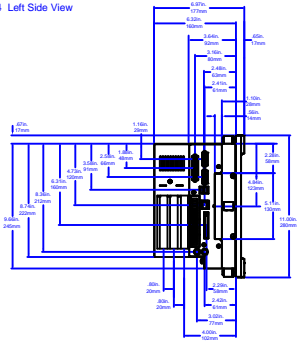

PS10

PS10 Front View

PS10 Back View

PS10-2 Left Side View

PS10 Mounting

PS10 Port Identification

PS10-3/4 Left Side View

PS10-5/6 Top View

PS10-2 with COV-2000-A

PS10-2 with COV-3000-A

PS10-2 with COV-X000-A and FLP-2000-A

PS10-5/6 Back View

PS10-2 with FLP-2000-A

PS10-3/4 with FLP-2000-A

PS10 CD ROM Drawer Extension