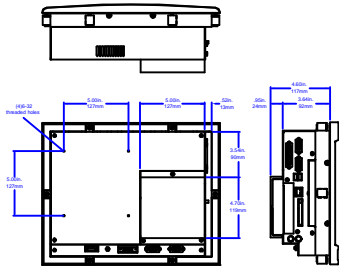

PS10

PS10 Front View

PS10 Back View

PS10-2 Left Side View

PS10 Mounting

PS10 Port Identification

PS10-3/4 Left Side View

PS10-5/6 Top View

PS10-2 with COV-2000-A

PS10-2 with COV-3000-A

PS10-2 with COV-X000-A and FLP-2000-A

PS10-5/6 Back View

PS10-2 with FLP-2000-A

PS10-3/4 with FLP-2000-A

PS10 CD ROM Drawer Extension