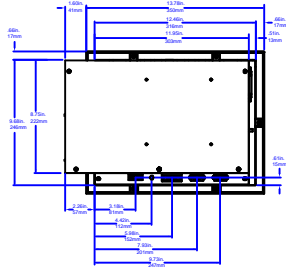

PS10

PS10 Front View

PS10 Back View

PS10-2 Left Side View

PS10 Mounting

PS10 Port Identification

PS10-3/4 Left Side View

PS10-5/6 Top View

PS10-2 with COV-2000-A

PS10-2 with COV-3000-A

PS10-2 with COV-X000-A and FLP-2000-A

PS10-5/6 Back View

PS10-2 with FLP-2000-A

PS10-3/4 with FLP-2000-A

PS10 CD ROM Drawer Extension