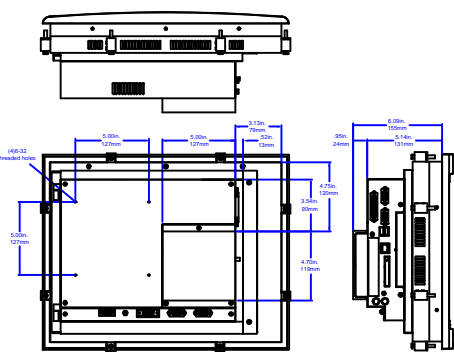

# PS15

PS15 Front View

PS15 Back View

PS15-2 Left Side View

PS15 Mounting

PS15 Port Identification

PS15-3/4 Left Side View

PS15-2 with COV-2000-A

PS15-2 with COV-3000-A

PS15-2 with COV-X000-A and FLP-2000-A

PS15-2 with FLP-2000-A

PS15-3/4 with FLP-2000-A

PS15 CD ROM Drawer Extension