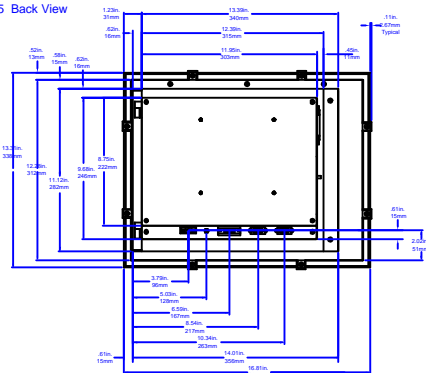

# PS15

PS15 Front View

PS15 Back View

PS15-2 Left Side View

PS15 Mounting

PS15 Port Identification

PS15-3/4 Left Side View

PS15-2 with COV-2000-A

PS15-2 with COV-3000-A

PS15-2 with COV-X000-A and FLP-2000-A

PS15-2 with FLP-2000-A

PS15-3/4 with FLP-2000-A

PS15 CD ROM Drawer Extension