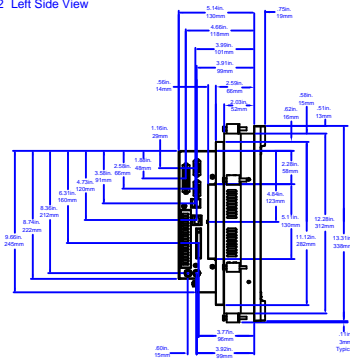

# PS15

PS15 Front View

PS15 Back View

PS15-2 Left Side View

PS15 Mounting

PS15 Port Identification

PS15-3/4 Left Side View

PS15-2 with COV-2000-A

PS15-2 with COV-3000-A

PS15-2 with COV-X000-A and FLP-2000-A

PS15-2 with FLP-2000-A

PS15-3/4 with FLP-2000-A

PS15 CD ROM Drawer Extension