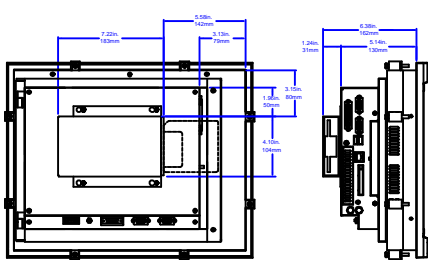

# PS15

PS15 Front View

PS15 Back View

PS15-2 Left Side View

PS15 Mounting

PS15 Port Identification

PS15-3/4 Left Side View

PS15-2 with COV-2000-A

PS15-2 with COV-3000-A

PS15-2 with COV-X000-A and FLP-2000-A

PS15-2 with FLP-2000-A

PS15-3/4 with FLP-2000-A

PS15 CD ROM Drawer Extension