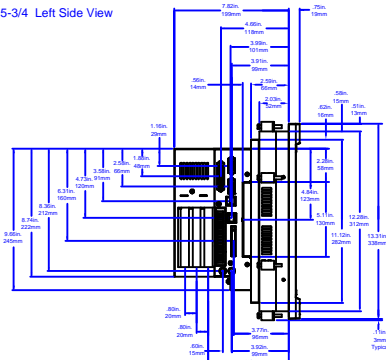

# PS15

PS15 Front View

PS15 Back View

PS15-2 Left Side View

PS15 Mounting

PS15 Port Identification

PS15-3/4 Left Side View

PS15-2 with COV-2000-A

PS15-2 with COV-3000-A

PS15-2 with COV-X000-A and FLP-2000-A

PS15-2 with FLP-2000-A

PS15-3/4 with FLP-2000-A

PS15 CD ROM Drawer Extension