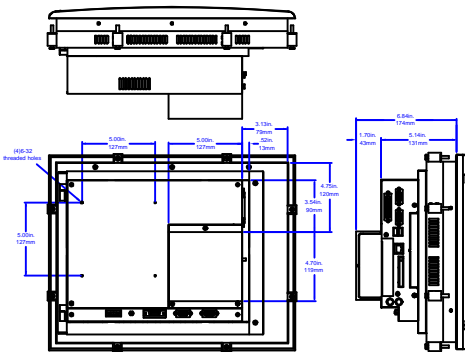

# PS15

PS15 Front View

PS15 Back View

PS15-2 Left Side View

PS15 Mounting

PS15 Port Identification

PS15-3/4 Left Side View

PS15-2 with COV-2000-A

PS15-2 with COV-3000-A

PS15-2 with COV-X000-A and FLP-2000-A

PS15-2 with FLP-2000-A

PS15-3/4 with FLP-2000-A

PS15 CD ROM Drawer Extension