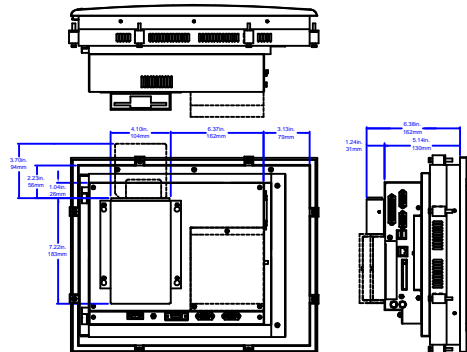

# PS15

PS15 Front View

PS15 Back View

PS15-2 Left Side View

PS15 Mounting

PS15 Port Identification

PS15-3/4 Left Side View

PS15-2 with COV-2000-A

PS15-2 with COV-3000-A

PS15-2 with COV-X000-A and FLP-2000-A

PS15-2 with FLP-2000-A

PS15-3/4 with FLP-2000-A

PS15 CD ROM Drawer Extension