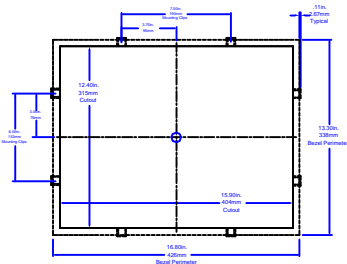

# PS15

PS15 Front View

PS15 Back View

PS15-2 Left Side View

PS15 Mounting

PS15 Port Identification

PS15-3/4 Left Side View

PS15-2 with COV-2000-A

PS15-2 with COV-3000-A

PS15-2 with COV-X000-A and FLP-2000-A

PS15-2 with FLP-2000-A

PS15-3/4 with FLP-2000-A

PS15 CD ROM Drawer Extension