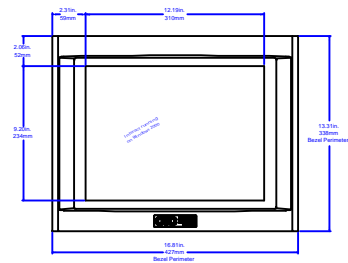

# PS15

PS15 Front View

PS15 Back View

PS15-2 Left Side View

PS15 Mounting

PS15 Port Identification

PS15-3/4 Left Side View

PS15-2 with COV-2000-A

PS15-2 with COV-3000-A

PS15-2 with COV-X000-A and FLP-2000-A

PS15-2 with FLP-2000-A

PS15-3/4 with FLP-2000-A

PS15 CD ROM Drawer Extension